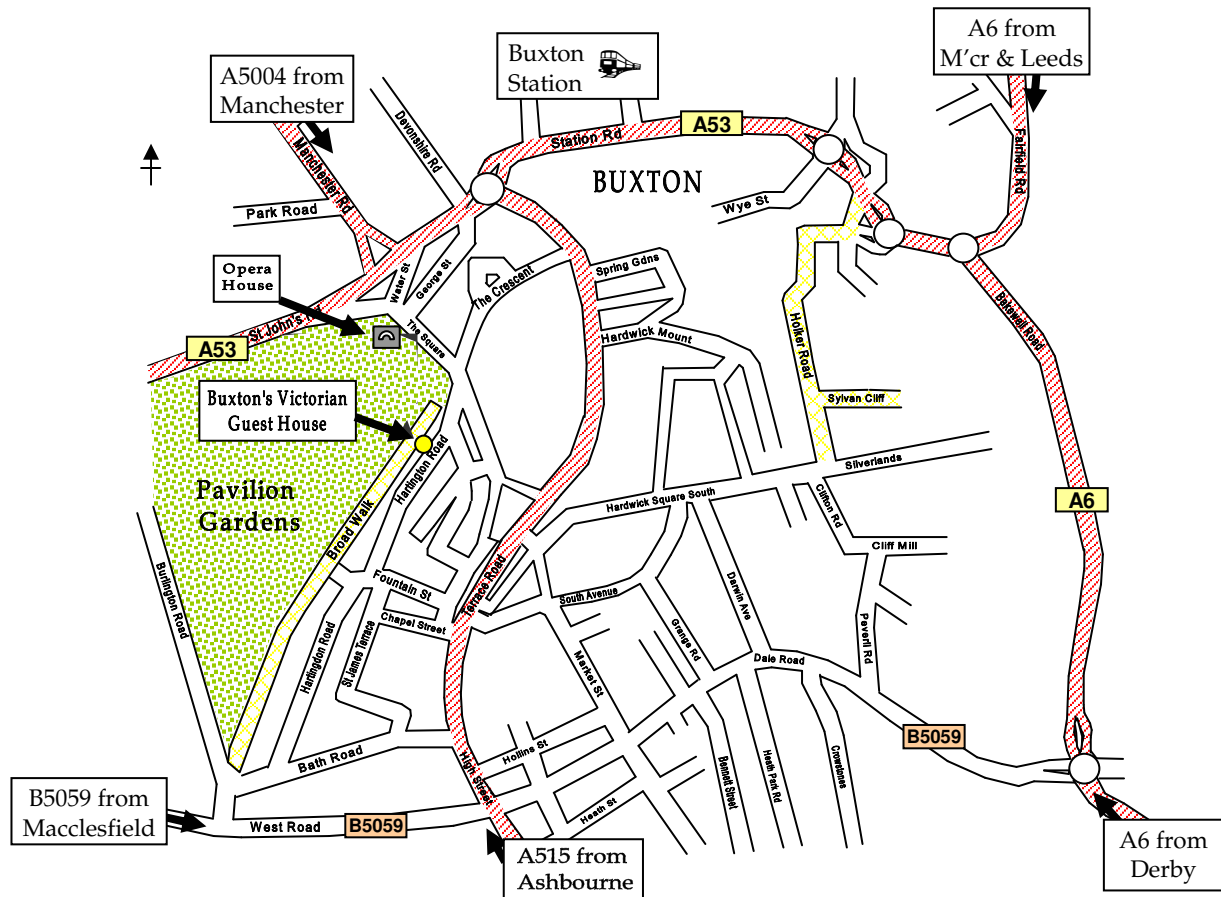

How to find us...

Buxton's Victorian Guest House

As the Broad Walk is a pedestrianised promenade, access to our car park is from Hartington Road. As you approach Buxton, follow signs for Town Centre and Opera House. At the Opera House, continue alongside the Pavilion Gardens for 100yds. At the crossroads outside the Old Hall Hotel, turn right into Hartington Road. Continue for another 100yds until you see the entrance to our Car Park on the right.